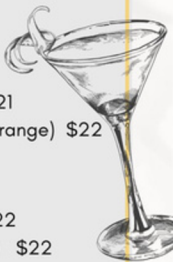

BEVERAGE MENU

COCKTAILS

Our Signature Caipirinha

\$22 (Change to Gold +\$1)

Caipirinha Variations

Rosé Caipirinha \$23

Laranjarinha (Orange) \$23

Applerinha (Apple) \$24

SWEET

R.L.M (Rose Vodka, Lychee, Vermouth) \$21

Brazilian Pina Colada (Coco Rum, Pineapple, Blue Orange) \$22

SOUR

Suavemente (Pisco, Marashino, Citrus) \$22

Doce E Azedo (Gin, Cocchi Americano, Citrus) \$22

Dry

Voila! (Blue Agave, Lychee, Rosa) \$23

Peach Perfect (Peach Whisky, Orange, Apple Wood) \$25

BEVERAGE MENU

MOCKTAILS

~ \$16

Brazilian Mojito, Brazilian Piña colada, Rio,
Berry Flush

**Customize your own Mocktail. Tell our
Bartender your story...**